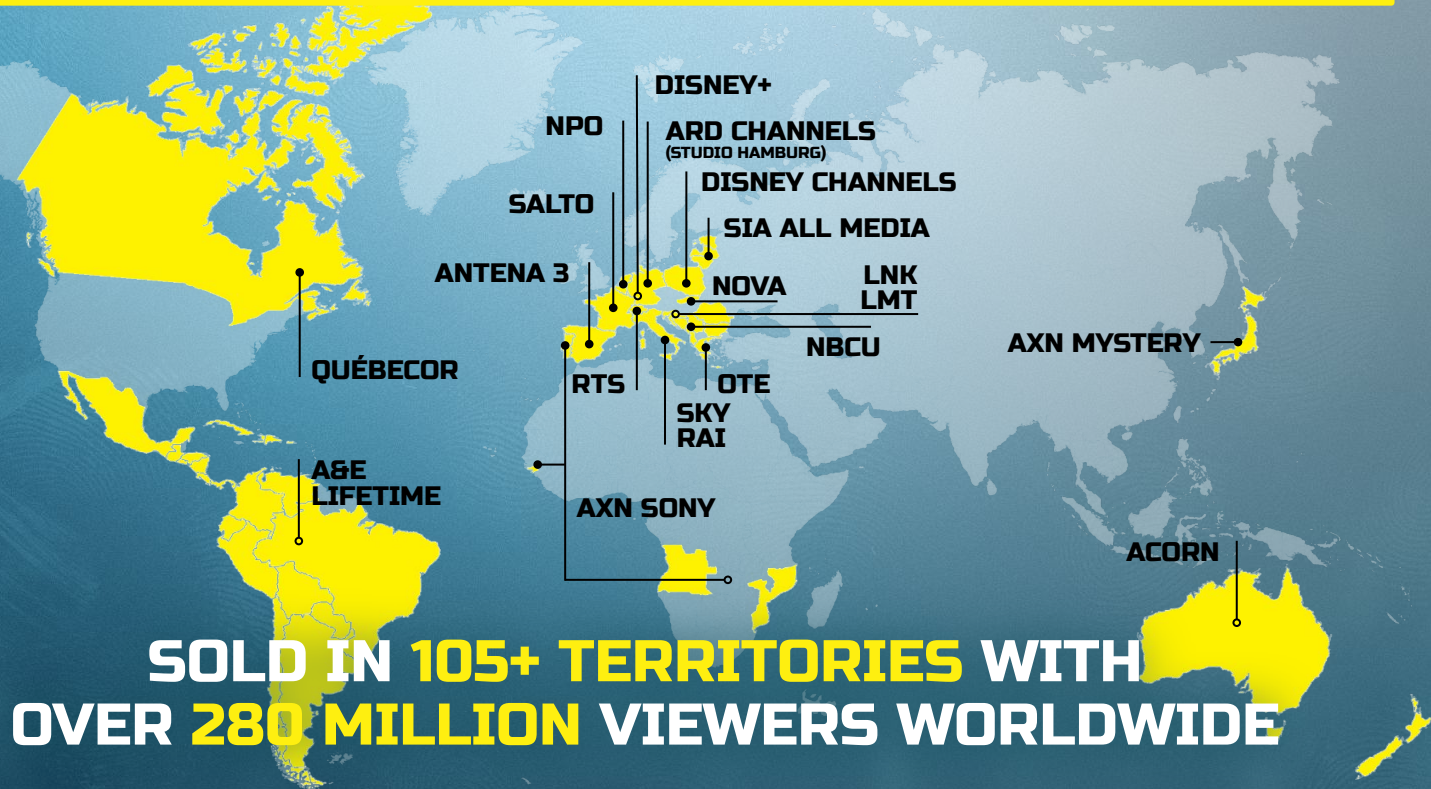

AN INTERNATIONAL SUCCESS STORY